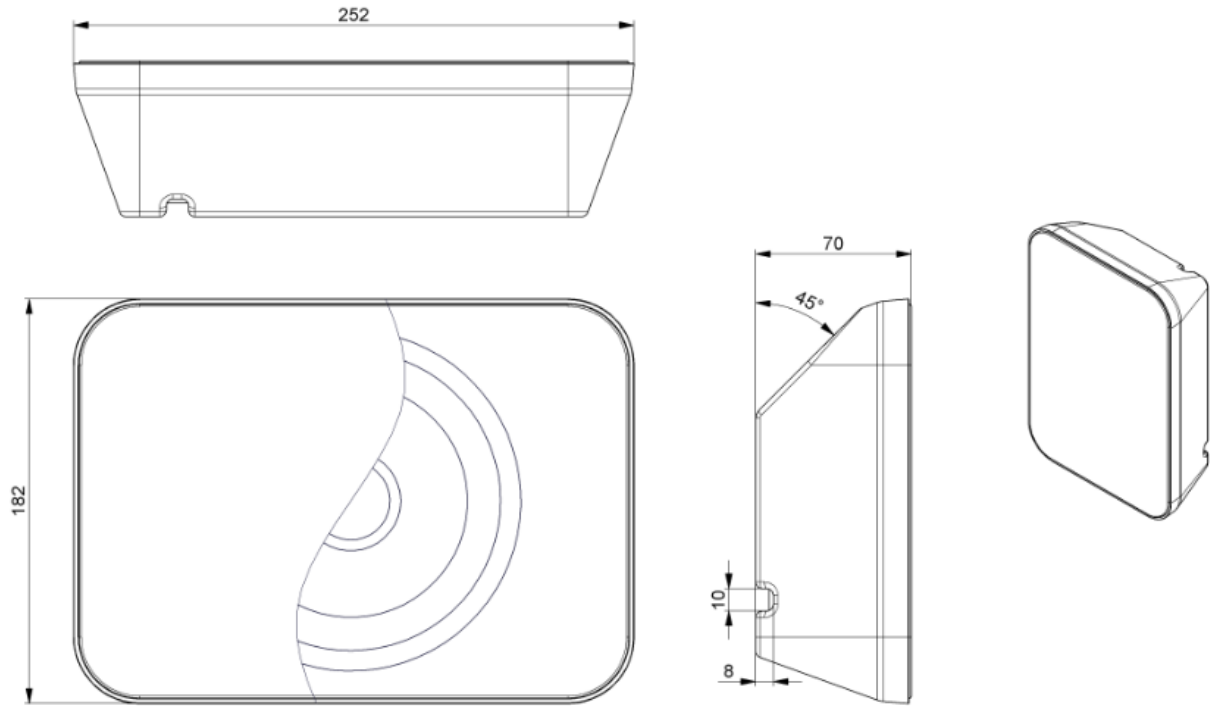

Fast and easy installation through the WAGO connector.

The speaker is protected against the risks of environmental influences with protection class IP 21. It is also impregnated against moisture.

Thanks to its flexible mounting positions, 3 orientations are possible:

1. Horizontal alignment on the wall
2. Horizontal alignment between two walls and the ceiling
3. Corner mount

TECHNICAL DIAGRAMS

all dimensions are in mm

TECHNICAL DATA (ELECTRICAL)

Description	WMS-S-06W-US-ABS
Power	6/3/1,5 W
Impedance (100V)	1667 / 3333 / 6667 ohm
Frequency Range	210 - 21.800 Hz
Frequency Response	184 - 23.300 Hz
Sensitivity, IEC268-5, 1W/1m	92,7 dB
Sensitivity EN54-24, Pmax/4m	88,8 dB
Sensitivity EN54-24, 1W/4m	91,0 dB
Sensitivity EN54-24, 1W/1m	79,0 dB
Dispersion -6dB, 500Hz	h=180° v=180°
Dispersion -6dB, 1KHz	h=160° v=160°
Dispersion -6dB, 2KHz	h=125° v=125°
Dispersion -6dB, 4KHz	h=89° v=89°

TECHNICAL DATA (MECHANICAL)

Dimensions	252x182x70 mm
IP Rating	IP21
Weight (net)	0,8 kg
Temperature range	-10 / +55 C°
Connector	WAGO 221 connector
Mounting	Screw set
Terminal diameter	3,2 mm
Maximum cable passage	8mm ²
Colour	white