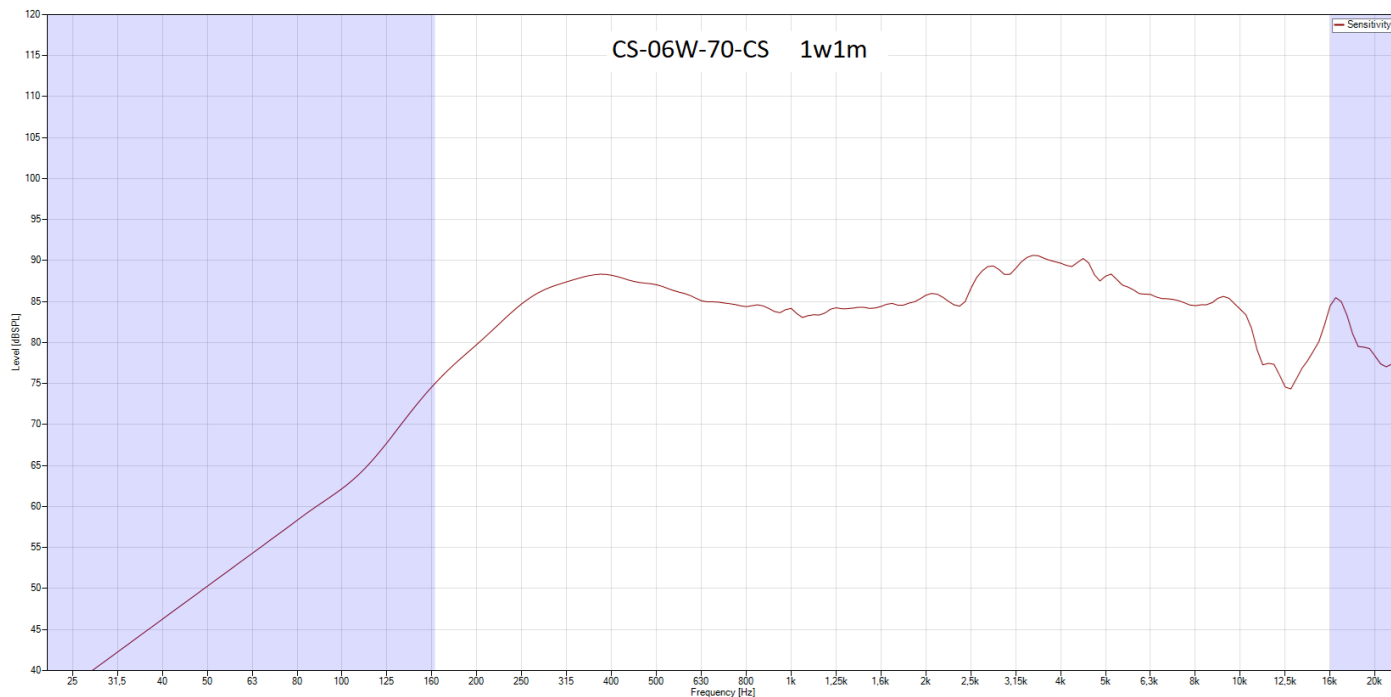

The speaker is also secured with the protection class IP 21C against the security risks of environmental influences.

POLAR DIAGRAMS

FREQUENCY RESPONSE DIAGRAMS

TECHNICAL DIAGRAMS

TECHNICAL DATA (ELECTRICAL)

Description	CS-06W-70-CS
Power	6/3/1,5 W
Impedance (100V)	1667 / 3333 / 6667 ohm
Frequency Range	200 ~ 20.500 Hz
Frequency Response	160 ~ 24.000 Hz
Sensitivity, IEC268-5, 1W/1m	85.6 dB
Sensitivity EN54-24, Pmax/4m	77.5 dB
Sensitivity EN54-24, 1W/4m	70 dB
Dispersion -6dB, 500Hz	h=180° v=180°
Dispersion -6dB, 1KHz	h=180° v=180°
Dispersion -6dB, 2KHz	h=180° v=180°
Dispersion -6dB, 4KHz	h=180° v=180°

TECHNICAL DATA (MECHANICAL)

Dimensions	104x70 mm
IP Rating	IP21
Weight (net)	0,8kg
Temperature range	-10 / +55 C°
Connector	4-pin ceramic screw terminal
Mounting	Ball stud for angle joints
Connector	2-pin ceramic block
Type	A
Colour	white