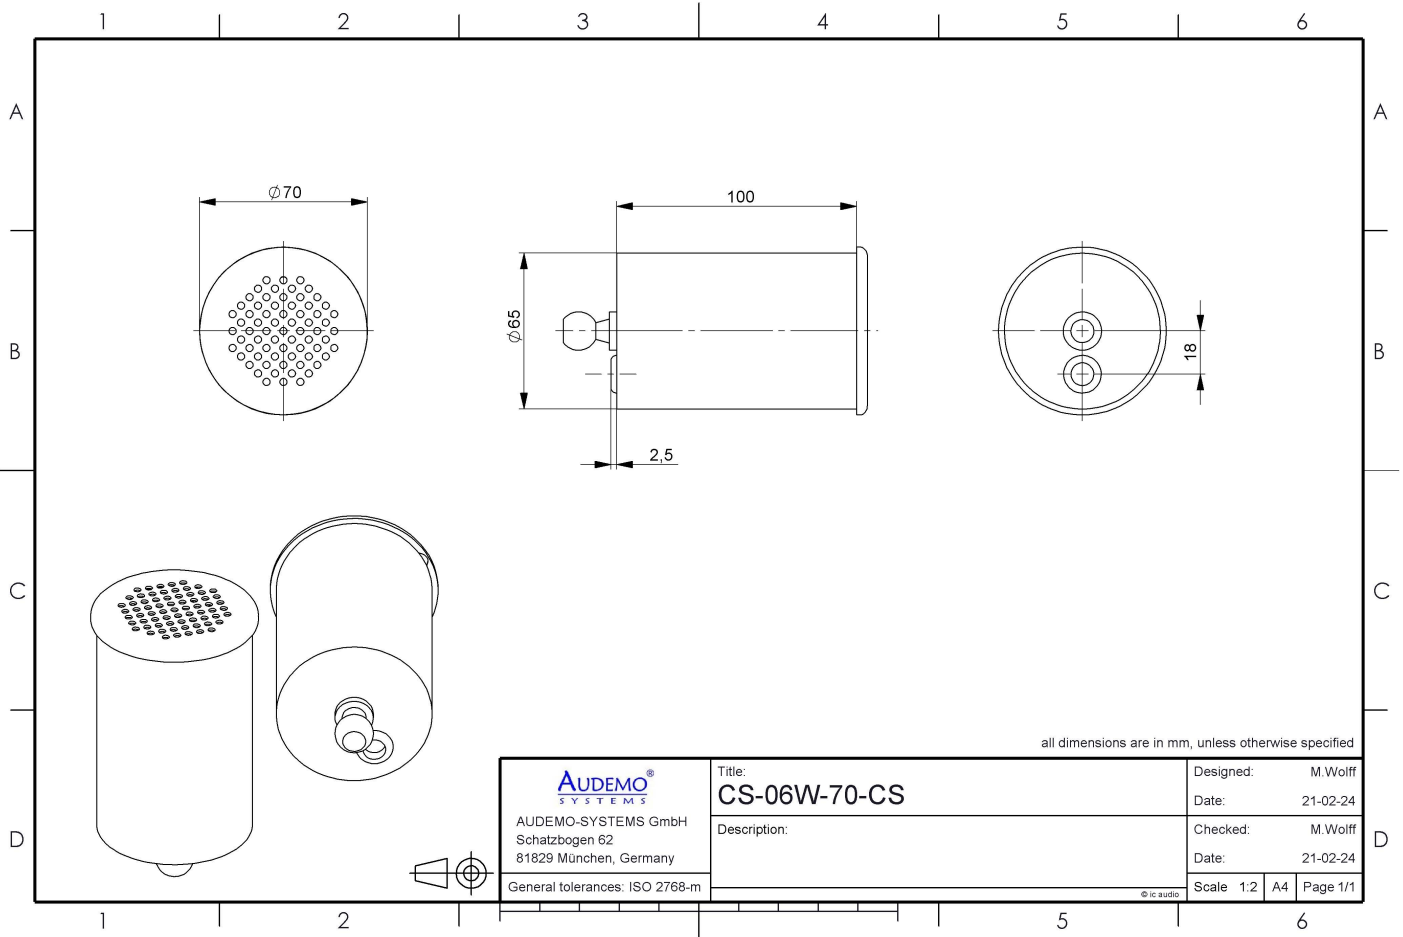

TECHNICAL DIAGRAMS