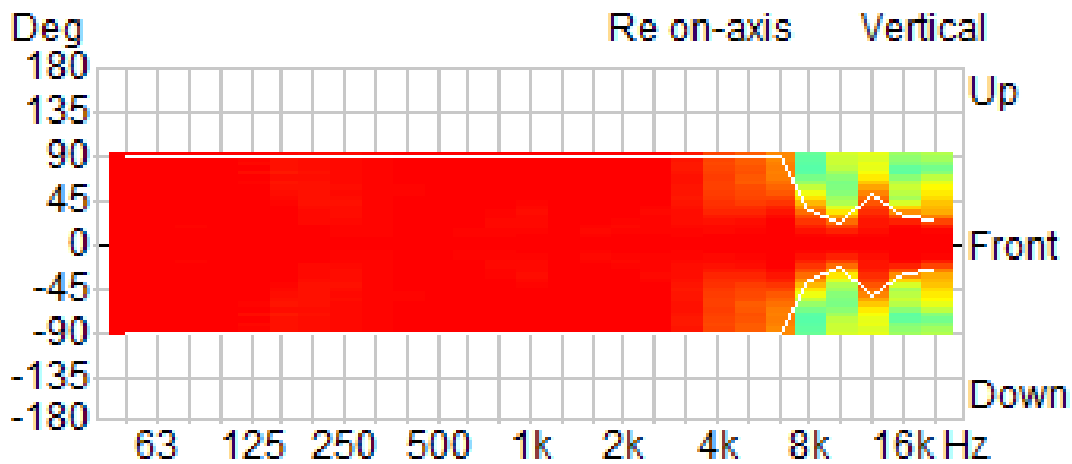

POLAR DIAGRAMS