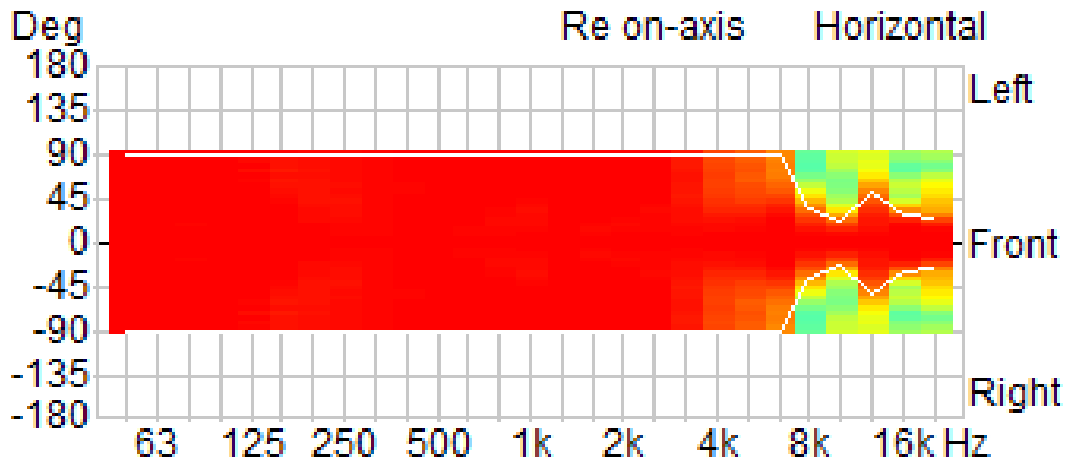

POLAR DIAGRAMS